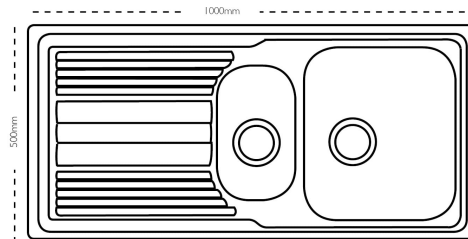

CARRON
PHOENIX

Logica 150 | 101.0322.122

The Logica range of stainless sinks offers great design with a linear drainer pattern. Ideal for the modern developer product range.

Sink Details

Material:	Stainless Steel
Sink Range:	Logica
Min Cabinet Size:	600mm
Colour:	Polished

Unit Dimensions

Left to Right:	1000mm
Front to Back:	500mm

Bowl Dimensions

Left to Right:	340mm
Front to Back:	400mm
Height:	180mm

Second Bowl Dimensions

Left to Right:	165mm
Front to Back:	306mm

Height: 130mm

Cut-Out Dimensions

Left to Right: 980mm

Front to Back: 480mm

Radius: 20mm

Cut-Out Dimensions

Tap Hole: 35mm