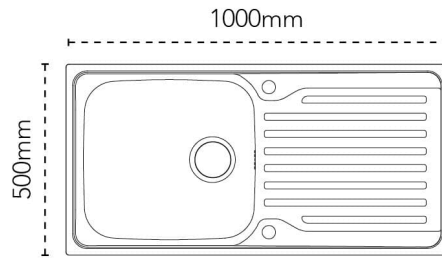

CARRON
PHOENIX

Lomond 100 | 101.0714.474

Sink Details

Material:	Stainless Steel
Sink Range:	Lomond
Min Cabinet Size:	600mm
Colour:	Unbrushed

Unit Dimensions

Left to Right:	1000mm
Front to Back:	500mm

Bowl Dimensions

Left to Right:	480mm
Front to Back:	420mm
Height:	160mm

Cut-Out Dimensions

Left to Right:	980mm
Front to Back:	480mm

Cut-Out Dimensions

Tap Hole: 35