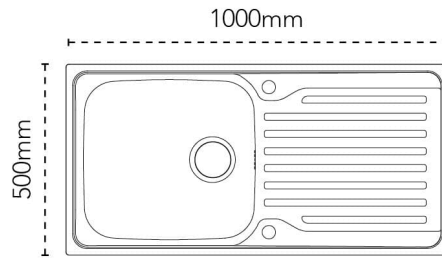

### Sink Details

<b>Material:</b>	Stainless Steel
<b>Sink Range:</b>	Lomond
<b>Min Cabinet Size:</b>	600mm
<b>Colour:</b>	Unbrushed

### Unit Dimensions

<b>Left to Right:</b>	1000mm
<b>Front to Back:</b>	500mm

### Bowl Dimensions

<b>Left to Right:</b>	480mm
<b>Front to Back:</b>	420mm
<b>Height:</b>	160mm

### Cut-Out Dimensions

<b>Left to Right:</b>	980mm
<b>Front to Back:</b>	480mm