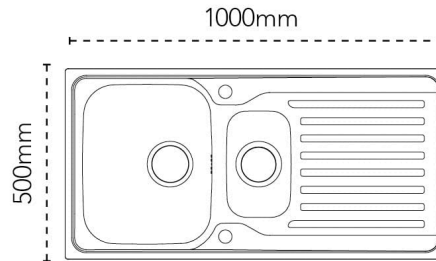

CARRON
PHOENIX

Lomond 150 | 101.0714.475

Sink Details

Material:	Stainless Steel
Sink Range:	Lomond
Min Cabinet Size:	600mm
Colour:	Unbrushed

Unit Dimensions

Left to Right:	1000mm
Front to Back:	500mm

Bowl Dimensions

Left to Right:	340mm
Front to Back:	420mm
Height:	160mm

Cut-Out Dimensions

Left to Right:	980mm
Front to Back:	480mm