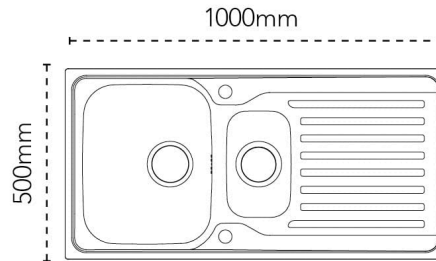

CARRON
PHOENIX

Lomond 150 | 101.0714.475

Sink Details

Material:	Stainless Steel
Sink Range:	Lomond
Min Cabinet Size:	600mm
Colour:	Unbrushed

Unit Dimensions

Left to Right:	1000mm
Front to Back:	500mm

Bowl Dimensions

Left to Right:	340mm
Front to Back:	420mm
Height:	160mm

Cut-Out Dimensions

Left to Right:	980mm
Front to Back:	480mm

Cut-Out Dimensions

Tap Hole: 35