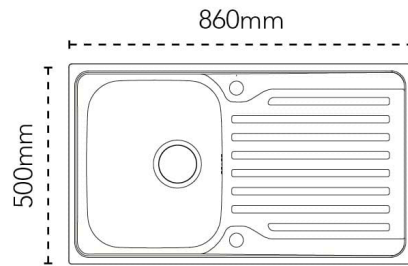

CARRON
PHOENIX

Lomond 90 | 101.0714.473

Sink Details

Material:	Stainless Steel
Sink Range:	Lomond
Min Cabinet Size:	450mm
Colour:	Unbrushed

Unit Dimensions

Left to Right:	860mm
Front to Back:	500mm

Bowl Dimensions

Left to Right:	340mm
Front to Back:	420mm
Height:	160mm

Cut-Out Dimensions

Left to Right:	840mm
Front to Back:	480mm

Cut-Out Dimensions

Tap Hole: 35