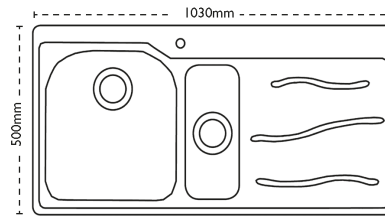

Sink Details

Material:	Stainless Steel
Sink Range:	Maui
Min Cabinet Size:	600mm
Colour:	Polished

Unit Dimensions

Left to Right:	1030mm
Front to Back:	500mm

Bowl Dimensions

Left to Right:	370mm
Front to Back:	400mm
Height:	200mm

Cut-Out Dimensions

Left to Right:	1014mm
Front to Back:	484mm

Cut-Out Dimensions

Tap Hole:	35mm
------------------	------