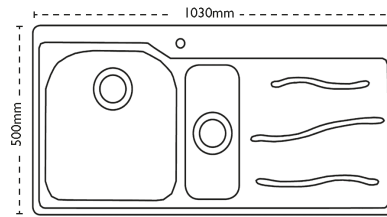

CARRON
P H O E N I X

Maui 150 | 101.0155.124

The Maui range succeeds in combining soft organic design with precise and contemporary angles. Maui is perfect if you want to make a unique design statement, whilst maintaining the best of Carron Phoenix practicality. Shown with Henley Chrome tap.

Sink Details

Material:	Stainless Steel
Sink Range:	Maui
Min Cabinet Size:	600mm
Colour:	Polished

Unit Dimensions

Left to Right:	1030mm
Front to Back:	500mm

Bowl Dimensions

Left to Right:	370mm
Front to Back:	400mm
Height:	200mm