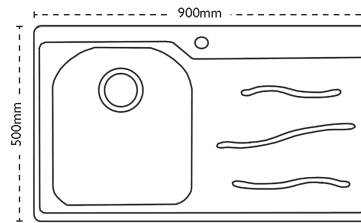

CARRON
P H O E N I X

Maui 90 | 101.0155.119

The Maui range succeeds in combining soft organic design with precise and contemporary angles. Maui is perfect if you want to make a unique design statement, whilst maintaining the best of Carron Phoenix practicality. Shown with Henley Chrome tap.

Sink Details

Material:	Stainless Steel
Sink Range:	Maui
Min Cabinet Size:	500mm
Colour:	Polished

Unit Dimensions

Left to Right:	900mm
Front to Back:	500mm

Bowl Dimensions

Left to Right:	370mm
Front to Back:	400mm
Height:	200mm

Cut-Out Dimensions

Left to Right: 884mm

Front to Back: 484mm

Cut-Out Dimensions

Tap Hole: 35mm