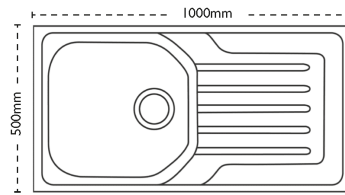

CARRON
P H O E N I X

Onda 100 | 101.0488.563

The Onda sink range offers excellent value for money, whilst combining good looks with high performance and durability. Shown with Henley Chrome tap.

Sink Details

Material:	Stainless Steel
Sink Range:	Onda
Min Cabinet Size:	600mm
Colour:	Polished

Unit Dimensions

Left to Right:	1000mm
Front to Back:	500mm

Bowl Dimensions

Left to Right:	450mm
Front to Back:	395mm
Height:	160mm

Cut-Out Dimensions

Left to Right:	980mm