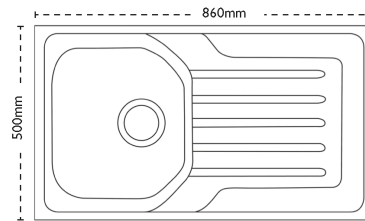

CARRON
P H O E N I X

Onda 90 | 101.0488.562

The Onda sink range offers excellent value for money, whilst combining good looks with high performance and durability. Shown with Henley Chrome tap.

Sink Details

Material:	Stainless Steel
Sink Range:	Onda
Min Cabinet Size:	450mm
Colour:	Polished

Unit Dimensions

Left to Right:	860mm
Front to Back:	500mm

Bowl Dimensions

Left to Right:	345mm
Front to Back:	395mm
Height:	160mm

Cut-Out Dimensions

Left to Right: 840mm

Front to Back: 480mm

Cut-Out Dimensions

Tap Hole: 35mm