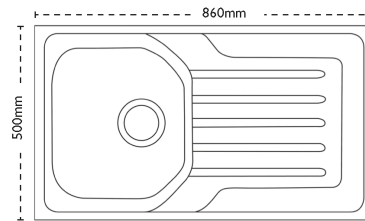

CARRON
P H O E N I X

Onda 90 | 101.0488.562

The Onda sink range offers excellent value for money, whilst combining good looks with high performance and durability. Shown with Henley Chrome tap.

Sink Details

Material:	Stainless Steel
Sink Range:	Onda
Min Cabinet Size:	450mm
Colour:	Polished

Unit Dimensions

Left to Right:	860mm
Front to Back:	500mm

Bowl Dimensions

Left to Right:	345mm
Front to Back:	395mm
Height:	160mm