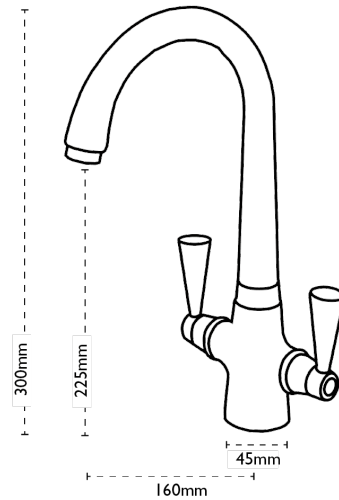

## Opus | 115.0019.236

Opus is a lever controlled tap that bears simple geometric shapes and strong lines, making it one of our most popular choices.

### Tap Details

<b>Finish:</b>	Decor Steel
<b>Tap Type:</b>	Two Lever
<b>Valve Type:</b>	Ceramic Disc
<b>Tap Operation:</b>	Two Lever
<b>Water Pressure:</b>	Low Pressure 0.2-0.5 bar

### Tap Dimensions

<b>Tap Height:</b>	300mm
<b>Spout Reach:</b>	160mm