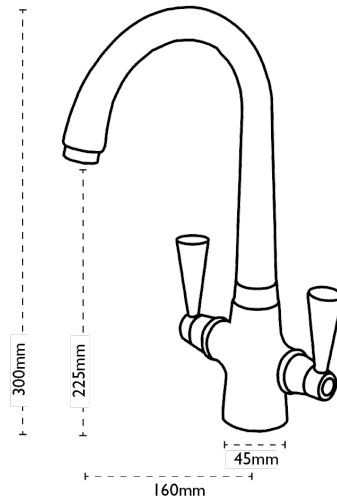

CARRON
P H O E N I X

Opus | 115.0019.236

Opus is a lever controlled tap that bears simple geometric shapes and strong lines, making it one of our most popular choices.

Tap Details

Finish:	Decor Steel
Tap Type:	Two Lever
Valve Type:	Ceramic Disc
Tap Operation:	Two Lever
Water Pressure:	Low Pressure 0.2-0.5 bar

Tap Dimensions

Tap Height:	300mm
Spout Reach:	160mm