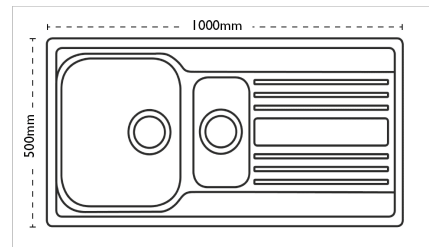

Sink Details

| | |
|--------------------------|-----------------|
| Material: | Stainless Steel |
| Sink Range: | Rapid |
| Min Cabinet Size: | 600mm |
| Colour: | Brushed |

Unit Dimensions

| | |
|-----------------------|--------|
| Left to Right: | 1000mm |
| Front to Back: | 500mm |

Bowl Dimensions

| | |
|-----------------------|-------|
| Left to Right: | 340mm |
| Front to Back: | 400mm |
| Height: | 190mm |

Second Bowl Dimensions

| | |
|-----------------------|-------|
| Left to Right: | 160mm |
| Front to Back: | 300mm |
| Height: | 120mm |

Cut-Out Dimensions

| | |
|-----------------------|-------|
| Left to Right: | 980mm |
| Front to Back: | 480mm |

Cut-Out Dimensions

| | |
|------------------|------|
| Tap Hole: | 35mm |
|------------------|------|