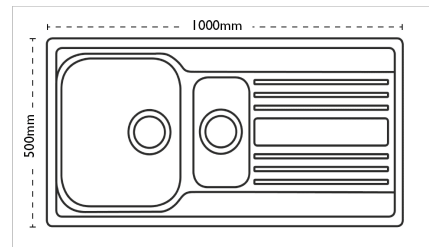

CARRON
P H O E N I X

Rapid 150 | 101.0495.211

Our Rapid range offers classic curves and a modern appearance. Each of the two models is complemented by a range of accessories, allowing you to make the most of your sink space. Shown with Henley Chrome Tap.

Sink Details

Material:	Stainless Steel
Sink Range:	Rapid
Min Cabinet Size:	600mm
Colour:	Brushed

Unit Dimensions

Left to Right:	1000mm
Front to Back:	500mm

Bowl Dimensions

Left to Right:	340mm
Front to Back:	400mm
Height:	190mm

Second Bowl Dimensions