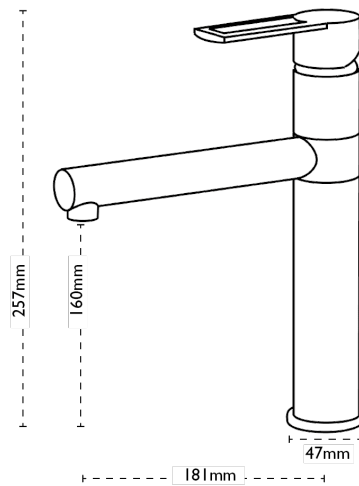

## Reno | 115.0535.842

With its slim cylindrical tap body and sleek straight lines, Reno oozes modernity. The single lever and directional spout make this tap a highly practical choice. Also available in Chrome and Jet Black colourways.

### Tap Details

<b>Finish:</b>	Stone Grey
<b>Tap Type:</b>	Single Lever
<b>Valve Type:</b>	Ceramic Cartridge
<b>Tap Operation:</b>	Single Lever
<b>Water Pressure:</b>	Medium Pressure 0.5-1.2 bar

### Tap Dimensions

<b>Tap Height:</b>	257mm
<b>Spout Reach:</b>	181mm