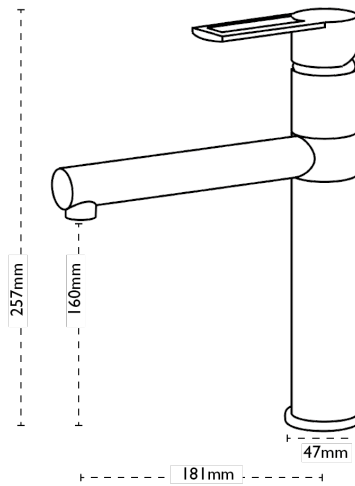

CARRON
P H O E N I X

Reno | 115.0189.492

With its slim cylindrical tap body and sleek straight lines, Reno oozes modernity. The single lever and directional spout make this tap a highly practical choice. Also available in Chrome and Stone Grey colourways.

Tap Details

Finish:	Onyx
Tap Type:	Single Lever
Valve Type:	Ceramic Cartridge
Tap Operation:	Single Lever
Water Pressure:	Medium Pressure 0.5-1.2 bar

Tap Dimensions

Tap Height:	257mm
Spout Reach:	181mm

Additional Information