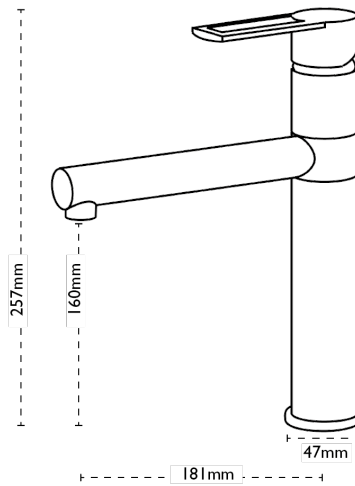

## Reno | 115.0189.492

With its slim cylindrical tap body and sleek straight lines, Reno oozes modernity. The single lever and directional spout make this tap a highly practical choice. Also available in Chrome and Stone Grey colourways.

### Tap Details

<b>Finish:</b>	Onyx
<b>Tap Type:</b>	Single Lever
<b>Valve Type:</b>	Ceramic Cartridge
<b>Tap Operation:</b>	Single Lever
<b>Water Pressure:</b>	Medium Pressure 0.5-1.2 bar

### Tap Dimensions

<b>Tap Height:</b>	257mm
<b>Spout Reach:</b>	181mm