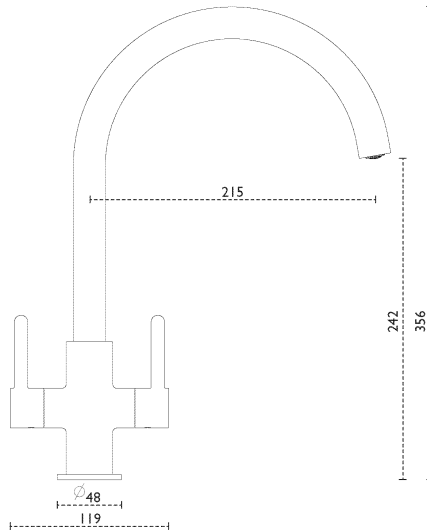

## Rosolina J-Spout | 115.0605.454

The Rosolina J-Spout's slim-line body produces a low profile appearance, perfect for all contemporary sink styles. Replaces the Savona J-Spout.

### Tap Details

<b>Finish:</b>	Black
<b>Tap Type:</b>	Two Lever
<b>Valve Type:</b>	Ceramic Cartridge
<b>Tap Operation:</b>	Two Lever
<b>Water Pressure:</b>	Medium Pressure 0.5-1.2 bar

### Tap Dimensions

<b>Tap Height:</b>	356mm
<b>Spout Reach:</b>	215mm