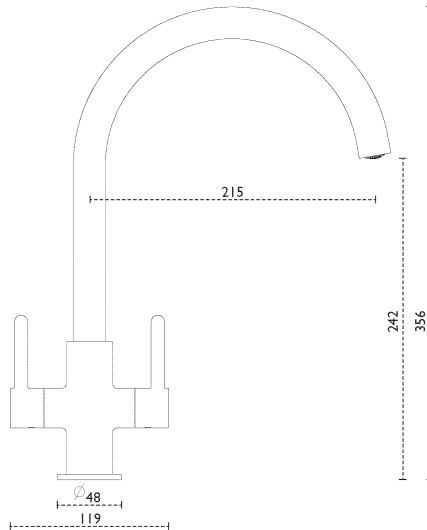

CARRON
P H O E N I X

Rosolina J-Spout | 115.0605.454

The Rosolina J-Spout's slim-line body produces a low profile appearance, perfect for all contemporary sink styles. Replaces the Savona J-Spout.

Tap Details

Finish:	Black
Tap Type:	Two Lever
Valve Type:	Ceramic Cartridge
Tap Operation:	Two Lever
Water Pressure:	Medium Pressure 0.5-1.2 bar

Tap Dimensions

Tap Height:	356mm
Spout Reach:	215mm