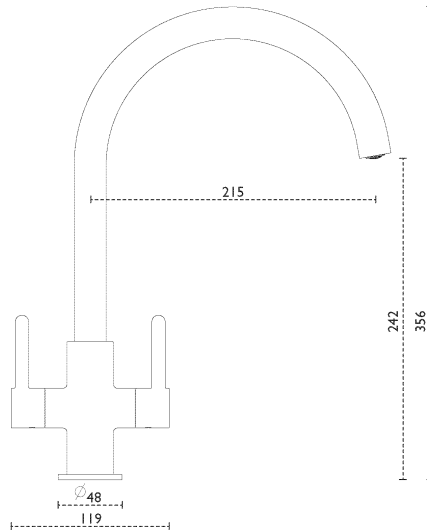

CARRON
P H O E N I X

Rosolina J Spout | 115.0689.772

The Rosolina J-Spout's slim-line body produces a low profile appearance, perfect for all contemporary sink styles

Tap Details

Finish:	Brass
Tap Type:	Two Lever
Valve Type:	Ceramic Cartridge
Tap Operation:	Dual lever
Water Pressure:	Medium Pressure 0.5-1.2 bar

Tap Dimensions

Tap Height:	356mm
Spout Reach:	215mm