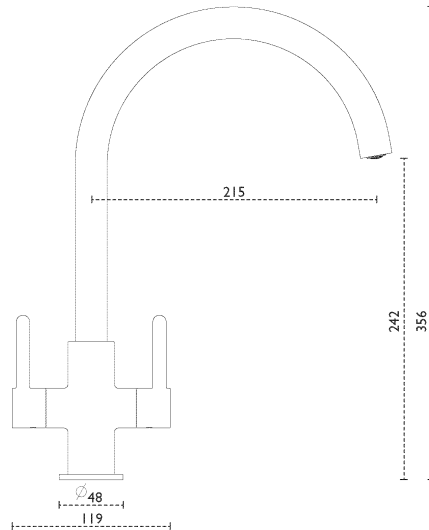

CARRON
P H O E N I X

Rosolina J-Spout | 115.0605.452

The Rosolina J-Spout's slim-line body produces a low profile appearance, perfect for all contemporary sink styles. Replaces the Savona J-Spout.

Tap Details

Finish:	Chrome
Tap Type:	Two Lever
Valve Type:	Ceramic Cartridge
Tap Operation:	Two Lever
Water Pressure:	Medium Pressure 0.5-1.2 bar

Tap Dimensions

Tap Height:	356mm
Spout Reach:	215mm