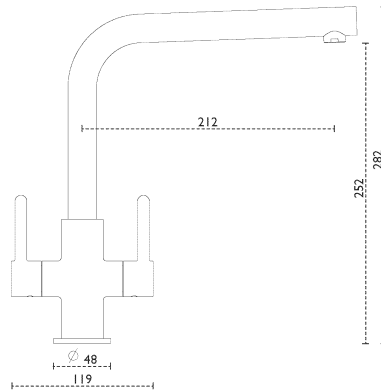

CARRON
P H O E N I X

Rosolina L-Spout | 115.0605.457

The Rosolina L-Spout's slim-line body produces a low profile appearance, perfect for all contemporary sink styles. Replaces the Savona L-Spout.

Tap Details

Finish:	Black
Tap Type:	Two Lever
Valve Type:	Ceramic Cartridge
Tap Operation:	Two Lever
Water Pressure:	Medium Pressure 0.5-1.2 bar

Tap Dimensions

Tap Height:	282mm
Spout Reach:	212mm