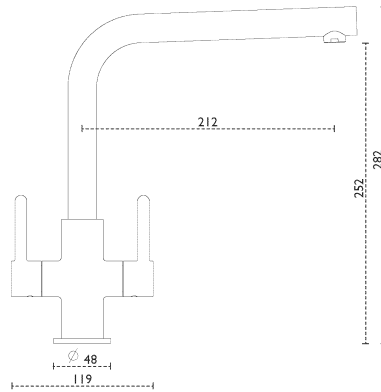

## Rosolina L-Spout | 115.0605.457

The Rosolina L-Spout's slim-line body produces a low profile appearance, perfect for all contemporary sink styles. Replaces the Savona L-Spout.

### Tap Details

<b>Finish:</b>	Black
<b>Tap Type:</b>	Two Lever
<b>Valve Type:</b>	Ceramic Cartridge
<b>Tap Operation:</b>	Two Lever
<b>Water Pressure:</b>	Medium Pressure 0.5-1.2 bar

### Tap Dimensions

<b>Tap Height:</b>	282mm
<b>Spout Reach:</b>	212mm