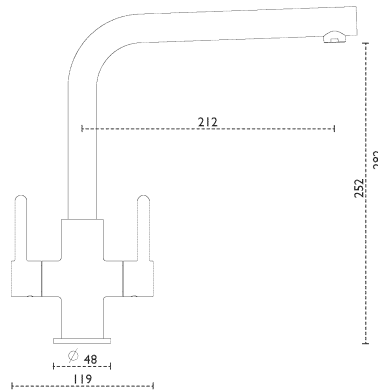

CARRON
P H O E N I X

Rosolina L Spout | 115.0689.773

The Rosolina L-Spout's slim-line body produces a low profile appearance, perfect for all contemporary sink styles

Tap Details

Finish:	Brass
Tap Type:	Two Lever
Valve Type:	Ceramic Cartridge
Tap Operation:	Dual lever
Water Pressure:	Medium Pressure 0.5-1.2 bar

Tap Dimensions

Tap Height:	282mm
Spout Reach:	212mm