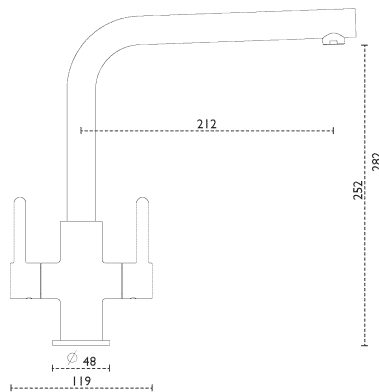

CARRON
P H O E N I X

Rosolina L-Spout | 115.0605.455

The Rosolina L-Spout's slim-line body produces a low profile appearance, perfect for all contemporary sink styles. Replaces the Savona L-Spout.

Tap Details

Finish:	Chrome
Tap Type:	Two Lever
Valve Type:	Ceramic Cartridge
Tap Operation:	Two Lever
Water Pressure:	Medium Pressure 0.5-1.2 bar

Tap Dimensions

Tap Height:	282mm
Spout Reach:	212mm