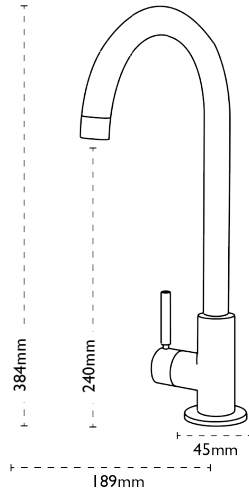

## Savoy | 115.0605.320

Savoy is a slim side lever design with an elegant swan neck spout, and will enhance any kitchen.

### Tap Details

<b>Finish:</b>	Black
<b>Tap Type:</b>	Single Lever
<b>Valve Type:</b>	Ceramic Cartridge
<b>Tap Operation:</b>	Single Lever
<b>Water Pressure:</b>	Medium Pressure 0.5-1.2 bar

### Tap Dimensions

<b>Tap Height:</b>	384mm
<b>Spout Reach:</b>	189mm