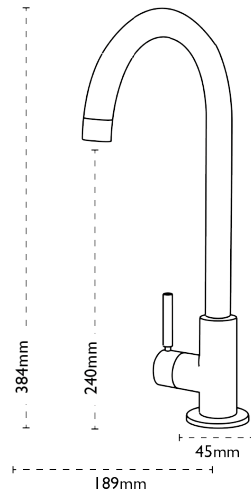

## Savoy | 115.0605.320

Savoy is a slim side lever design with an elegant swan neck spout, and will enhance any kitchen.

### Tap Details

<b>Finish:</b>	Black
<b>Tap Type:</b>	Single Lever
<b>Valve Type:</b>	Ceramic Cartridge
<b>Tap Operation:</b>	Single Lever
<b>Water Pressure:</b>	Medium Pressure 0.5-1.2 bar

### Tap Dimensions

<b>Tap Height:</b>	384mm
<b>Spout Reach:</b>	189mm