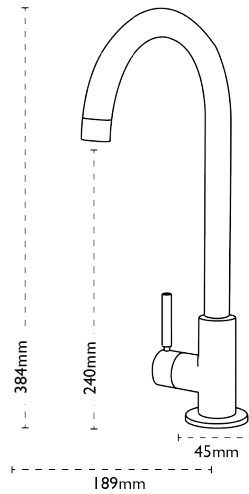

CARRON
P H O E N I X

Savoy | 115.0689.774

Savoy is a slim side lever design with an elegant swan neck spout, and will enhance any kitchen.

Tap Details

Finish:	Brass
Tap Type:	Single Lever
Valve Type:	Ceramic Cartridge
Tap Operation:	Single Lever
Water Pressure:	Medium Pressure 0.5-1.2 bar

Tap Dimensions

Tap Height:	384mm
Spout Reach:	189mm