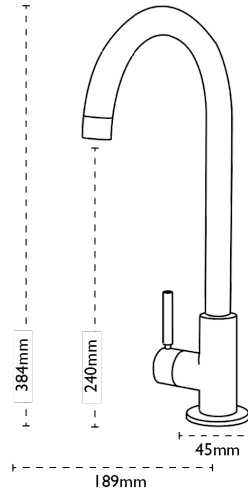

CARRON
P H O E N I X

Savoy | 115.0254.455

Savoy is a slim side lever design with an elegant swan neck spout, and will enhance any kitchen.

Tap Details

Finish:	Chrome
Tap Type:	Single Lever
Valve Type:	Ceramic Cartridge
Tap Operation:	Single Lever
Water Pressure:	Medium Pressure 0.5-1.2 bar

Tap Dimensions

Tap Height:	384mm
Spout Reach:	189mm

Additional Information

Other:

Flow Regulator for this model available upon request.