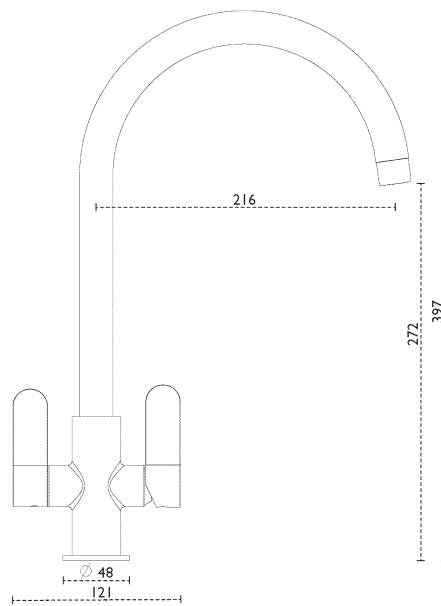

CARRON
P H O E N I X

Sift | 120.0608.961

The Sift filtered water tap provides excellent filtration at an affordable price. The filter system improves taste whilst reducing limescale, odour and sediment.

NB: PRODUCT DISCONTINUED MARCH 2024

Tap Details

Finish:	Black
Tap Type:	Filter
Valve Type:	Ceramic Disc
Tap Operation:	Dual lever
Water Pressure:	Medium Pressure 0.5-1.2 bar

Tap Dimensions

Tap Height:	397mm
Spout Reach:	216mm