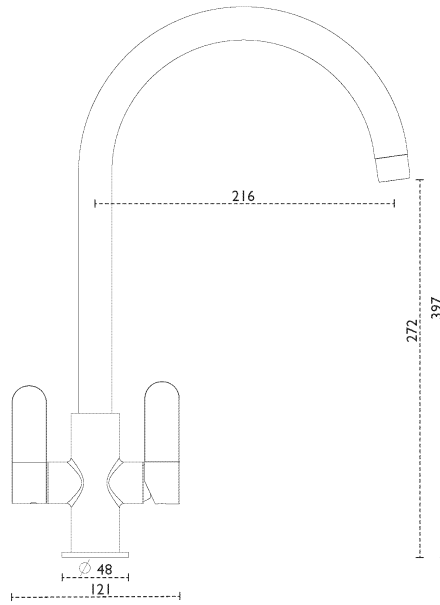

CARRON
P H O E N I X

Sift | 120.0608.887

The Sift filtered water tap provides excellent filtration at an affordable price. The filter system improves taste whilst reducing limescale, odour and sediment.

Tap Details

Finish:	Chrome
Tap Type:	Filter
Valve Type:	Ceramic Disc
Tap Operation:	Dual lever
Water Pressure:	Medium Pressure 0.5-1.2 bar

Tap Dimensions

Tap Height:	397mm
Spout Reach:	216mm