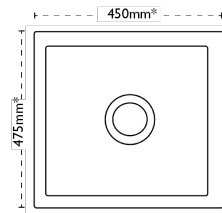

Waterford 100 | 124.0477.791

Echoing the plain and simple design of a Belfast sink, the Waterford range of sinks can be installed as inset sinks or they can be undermounted. Shown with Henley Chrome Tap.

Ceramic sink dimensions may vary +/- 2% due to firing process.

NB An Extended Flange is required if fitting a WDU to a Ceramic sink.

Sink Details

Material:	Ceramic
Sink Range:	Waterford
Min Cabinet Size:	500mm
Colour:	White

Unit Dimensions

Left to Right:	450mm
Front to Back:	475mm

Bowl Dimensions

Left to Right:	380mm
Front to Back:	405mm
Height:	180mm