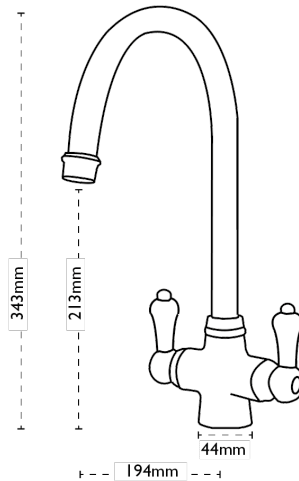

CARRON
PHOENIX

Windsor | 115.0281.850

Windsor boasts ceramic effect handles allowing it to beautifully complement ceramic sinks. With a traditional swan neck spout and lever action handles, Windsor is a simple classic.

Tap Details

Finish:	Chrome
Tap Type:	Two Lever
Valve Type:	Ceramic Disc
Tap Operation:	Two Lever
Water Pressure:	Low Pressure 0.2-0.5 bar

Tap Dimensions

Tap Height:	346mm
Spout Reach:	228mm

Additional Information

Other:	Ceramic valves. Quarter turn action. Single flow tap
---------------	--