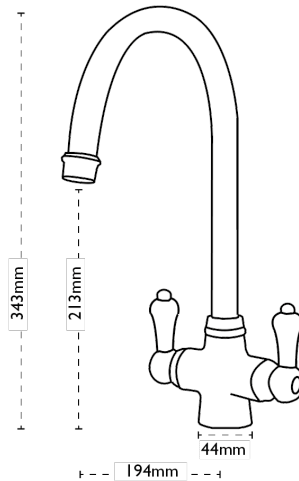

## Windsor | 115.0281.850

Windsor boasts ceramic effect handles allowing it to beautifully complement ceramic sinks. With a traditional swan neck spout and lever action handles, Windsor is a simple classic.

### Tap Details

<b>Finish:</b>	Chrome
<b>Tap Type:</b>	Two Lever
<b>Valve Type:</b>	Ceramic Disc
<b>Tap Operation:</b>	Two Lever
<b>Water Pressure:</b>	Low Pressure 0.2-0.5 bar

### Tap Dimensions

<b>Tap Height:</b>	346mm
<b>Spout Reach:</b>	228mm

### Additional Information

<b>Other:</b>	Ceramic valves. Quarter turn action. Single flow tap
---------------	--