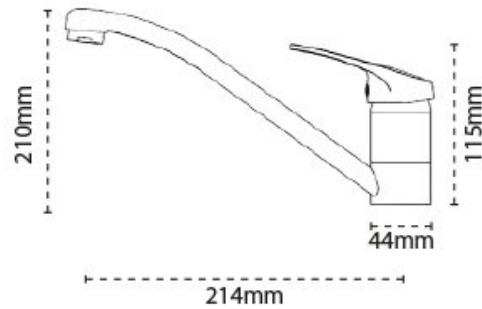

CARRON
P H O E N I X

Zeno | 115.0363.799

The simple single-lever design of Zeno means that this low-profile tap will fit seamlessly with any traditional kitchen style.

Tap Details

Finish:	Chrome
Tap Type:	Single Lever
Valve Type:	Ceramic Cartridge
Tap Operation:	Lever
Water Pressure:	Medium Pressure 0.5-1.2 bar

Tap Dimensions

Tap Height:	115mm
Spout Reach:	214mm