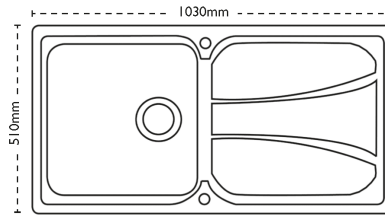

CARRON
P H O E N I X

Zeta 100 | 101.0043.154

Zeta's modern design combines straight lines with soft curves and the low profile perimeter gives added design appeal. Available in three inset models, Zeta is user-friendly with spacious bowls and practical accessories. Shown with Henley Chrome tap.

Sink Details

Material:	Stainless Steel
Sink Range:	Zeta
Min Cabinet Size:	600mm
Colour:	Polished

Unit Dimensions

Left to Right:	1030mm
Front to Back:	510mm

Bowl Dimensions

Left to Right:	450mm
Front to Back:	420mm
Height:	180mm

Cut-Out Dimensions

Left to Right: 1014mm

Front to Back: 494mm

Cut-Out Dimensions

Tap Hole: 35mm