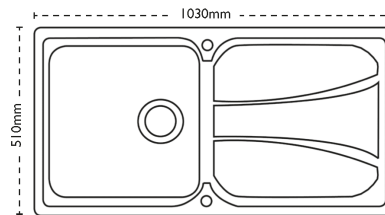

CARRON
P H O E N I X

Zeta 100 | 101.0043.154

Zeta's modern design combines straight lines with soft curves and the low profile perimeter gives added design appeal. Available in three inset models, Zeta is user-friendly with spacious bowls and practical accessories. Shown with Henley Chrome tap.

Sink Details

| | |
|--------------------------|-----------------|
| Material: | Stainless Steel |
| Sink Range: | Zeta |
| Min Cabinet Size: | 600mm |
| Colour: | Polished |

Unit Dimensions

| | |
|-----------------------|--------|
| Left to Right: | 1030mm |
| Front to Back: | 510mm |

Bowl Dimensions

| | |
|-----------------------|-------|
| Left to Right: | 450mm |
| Front to Back: | 420mm |
| Height: | 180mm |

Cut-Out Dimensions

Left to Right: 1014mm

Front to Back: 494mm

Cut-Out Dimensions

Tap Hole: 35mm