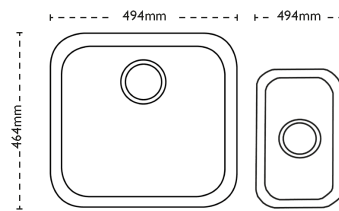

## Zeta 105U | 122.0167.719

(ZETA 105U PICTURED ON LEFT, SHOWN WITH ZETA 50U)

Zeta's undermount models include the Zeta 150U, the first reversible installation undermount in our range. Shown with Henley Chrome Tap.

### Sink Details

|                          |                 |
|--------------------------|-----------------|
| <b>Material:</b>         | Stainless Steel |
| <b>Sink Range:</b>       | Zeta            |
| <b>Min Cabinet Size:</b> | 500mm           |
| <b>Colour:</b>           | Polished        |

### Unit Dimensions

|                       |       |
|-----------------------|-------|
| <b>Left to Right:</b> | 494mm |
| <b>Front to Back:</b> | 464mm |

### Bowl Dimensions

|                       |       |
|-----------------------|-------|
| <b>Left to Right:</b> | 450mm |
| <b>Front to Back:</b> | 420mm |
| <b>Height:</b>        | 200mm |