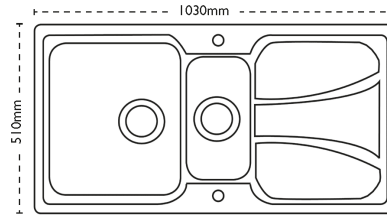

CARRON
P H O E N I X

Zeta 150 | 101.0153.952

Zeta's modern design combines straight lines with soft curves and the low profile perimeter gives added design appeal. Available in three inset models, Zeta is user-friendly with spacious bowls and practical accessories. Shown with Henley Chrome tap.

Sink Details

Material:	Stainless Steel
Sink Range:	Zeta
Min Cabinet Size:	600mm
Colour:	Polished

Unit Dimensions

Left to Right:	1030mm
Front to Back:	510mm

Bowl Dimensions

Left to Right:	360mm
Front to Back:	420mm
Height:	180mm

Second Bowl Dimensions