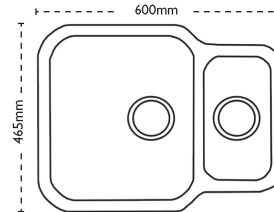

CARRON
P H O E N I X

Zeta 150U | 122.0167.720

Zeta's undermount models include the Zeta 150U, the first reversible installation undermount in our range. Shown with Henley Chrome Tap.

Sink Details

Material:	Stainless Steel
Sink Range:	Zeta
Min Cabinet Size:	600mm
Colour:	Polished

Unit Dimensions

Left to Right:	600mm
Front to Back:	465mm

Bowl Dimensions

Left to Right:	360mm
Front to Back:	420mm
Height:	180mm

Second Bowl Dimensions

Left to Right:	170mm
-----------------------	-------

Front to Back: 320mm

Height: 130mm