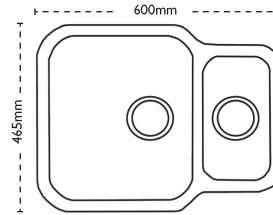

CARRON
P H O E N I X

Zeta 150U | 122.0167.720

Zeta's undermount models include the Zeta 150U, the first reversible installation undermount in our range. Shown with Henley Chrome Tap.

Sink Details

| | |
|--------------------------|-----------------|
| Material: | Stainless Steel |
| Sink Range: | Zeta |
| Min Cabinet Size: | 600mm |
| Colour: | Polished |

Unit Dimensions

| | |
|-----------------------|-------|
| Left to Right: | 600mm |
| Front to Back: | 465mm |

Bowl Dimensions

| | |
|-----------------------|-------|
| Left to Right: | 360mm |
| Front to Back: | 420mm |
| Height: | 180mm |

Second Bowl Dimensions

| | |
|-----------------------|-------|
| Left to Right: | 170mm |
|-----------------------|-------|

Front to Back: 320mm

Height: 130mm