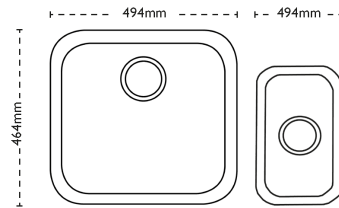

### Sink Details

<b>Material:</b>	Stainless Steel
<b>Sink Range:</b>	Zeta
<b>Min Cabinet Size:</b>	300mm
<b>Colour:</b>	Polished

### Unit Dimensions

<b>Left to Right:</b>	205mm
<b>Front to Back:</b>	365mm

### Bowl Dimensions

<b>Left to Right:</b>	170mm
<b>Front to Back:</b>	320mm
<b>Height:</b>	130mm