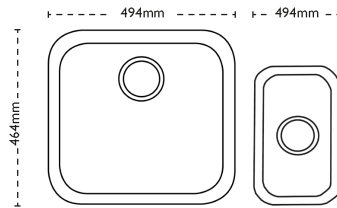

CARRON
P H O E N I X

Zeta 50U | 122.0167.705

(ZETA 50U PICTURED ON RIGHT, SHOWN WITH ZETA 105U)

Zeta's undermount models include the Zeta 150U, the first reversible installation undermount in our range. Shown with Henley Chrome Tap.

Sink Details

Material:	Stainless Steel
Sink Range:	Zeta
Min Cabinet Size:	300mm
Colour:	Polished

Unit Dimensions

Left to Right:	205mm
Front to Back:	365mm

Bowl Dimensions

Left to Right:	170mm
Front to Back:	320mm
Height:	130mm