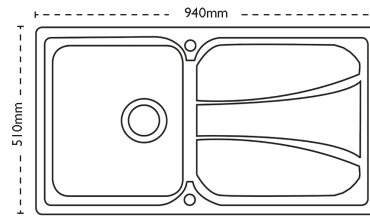

CARRON
P H O E N I X

Zeta 90 | 101.0153.943

Zeta's modern design combines straight lines with soft curves and the low profile perimeter gives added design appeal. Available in three inset models, Zeta is user-friendly with spacious bowls and practical accessories. Shown with Henley Chrome tap.

Sink Details

| | |
|--------------------------|-----------------|
| Material: | Stainless Steel |
| Sink Range: | Zeta |
| Min Cabinet Size: | 500mm |
| Colour: | Polished |

Unit Dimensions

| | |
|-----------------------|-------|
| Left to Right: | 940mm |
| Front to Back: | 510mm |

Bowl Dimensions

| | |
|-----------------------|-------|
| Left to Right: | 360mm |
| Front to Back: | 420mm |
| Height: | 180mm |

Cut-Out Dimensions

Left to Right: 924mm

Front to Back: 494mm

Cut-Out Dimensions

Tap Hole: 35mm